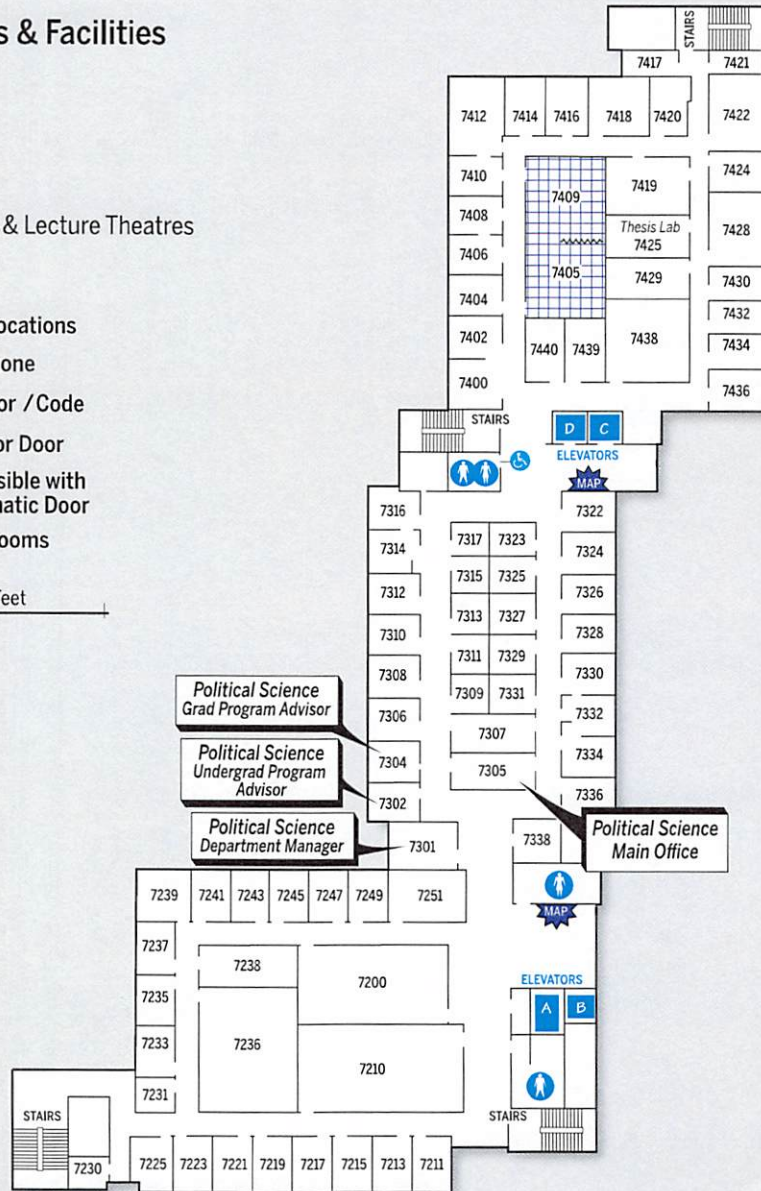

LEVEL SEVEN

Departments & Facilities

7th Floor

Political Science

Classrooms & Lecture Theatres

- Map Locations
- Telephone
- Elevator / Code
- Exterior Door
- Accessible with Automatic Door
- Washrooms

50 Feet